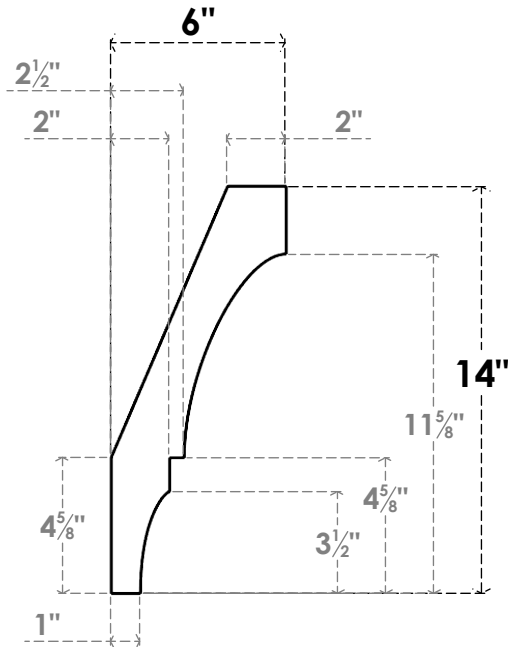

ITEM NUMBER: BRCPC060X06000X14000BOA

6"W X 6"D X 14"H BALBOA ARCHITECTURAL GRADE PVC CLOSED KNEE BRACE

SIDE PROFILE

FRONT PROFILE

ISOMETRIC

EKENA MILLWORK
2300 WEST MAIN ST.
CLARKSVILLE, TX 75426
TOLL FREE: 866-607-0453
WWW.EKENAMILLWORK.COM

NOTES

1. INSTALLATION TO BE COMPLETED IN ACCORDANCE WITH MANUFACTURER'S SPECIFICATIONS.
2. DRAWING MAY NOT BE TO SCALE
3. THIS DRAWING IS INTENDED FOR DESIGN AND PLANNING PURPOSES ONLY.
4. ALL INFORMATION CONTAINED HEREIN WAS CURRENT AT THE TIME OF DEVELOPMENT BUT MUST BE REVIEWED AND APPROVED BY THE PRODUCT MANUFACTURER TO BE CONSIDERED ACCURATE.
5. ARCHITECTURAL GRADE PVC PRODUCTS ARE MADE FROM EXPANDED CELLULAR PVC AND COME NATURALLY WHITE BUT MAY BE PAINTED