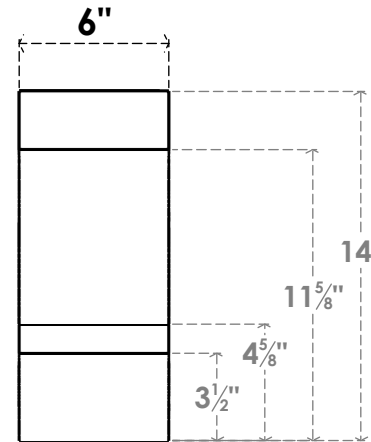

ITEM NUMBER: BRCPC060X06000X14000BOA

6"W X 6"D X 14"H BALBOA ARCHITECTURAL GRADE PVC CLOSED KNEE BRACE

SIDE PROFILE

FRONT PROFILE

ISOMETRIC

EKENA MILLWORK
2300 WEST MAIN ST.
CLARKSVILLE, TX 75426
TOLL FREE: 866-607-0453
WWW.EKENAMILLWORK.COM